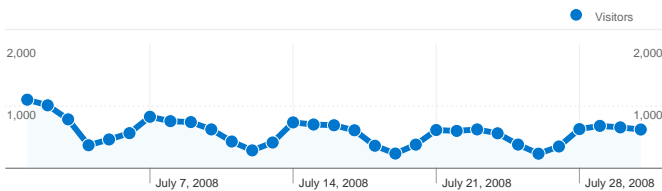

Site Usage

22,945 Visits

30.83% Bounce Rate

91,752 Pageviews

00:04:44 Avg. Time on Site

4.00 Pages/Visit

42.26% % New Visits

Traffic Sources Overview

Absolute Unique Visitors

Visitors
12,482

All traffic sources sent a total of 22,945 visits

 **50.59% Direct Traffic**

 **9.62% Referring Sites**

 **39.78% Search Engines**

- **Direct Traffic**
11,609.00 (50.59%)
- **Search Engines**
9,127.00 (39.78%)
- **Referring Sites**
2,208.00 (9.62%)
- **Other**
1 (> 0.00%)