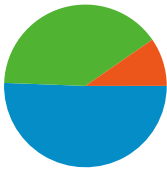

Site Usage

22,945 Visits

30.83% Bounce Rate

91,752 Pageviews

00:04:44 Avg. Time on Site

4.00 Pages/Visit

42.26% % New Visits

Traffic Sources Overview

Absolute Unique Visitors

Visitors
12,482

All traffic sources sent a total of 22,945 visits

 **50.59% Direct Traffic**

 **9.62% Referring Sites**

 **39.78% Search Engines**

- **Direct Traffic**
11,609.00 (50.59%)
- **Search Engines**
9,127.00 (39.78%)
- **Referring Sites**
2,208.00 (9.62%)
- **Other**
1 (> 0.00%)