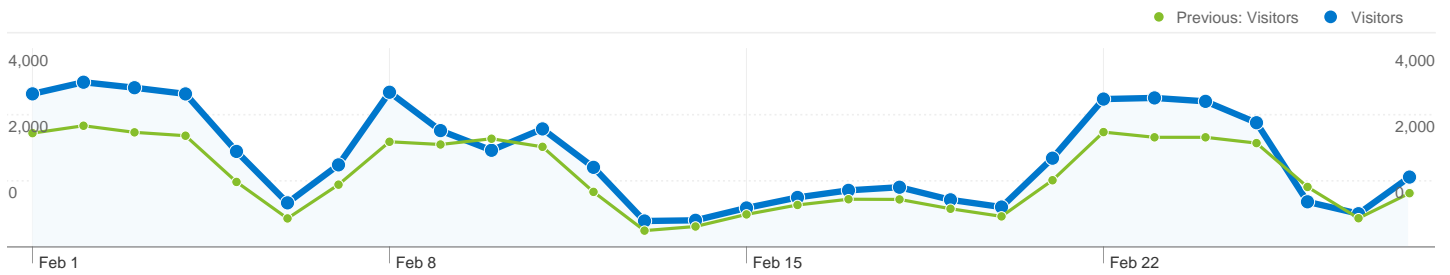

Absolute Unique Visitors

Feb 1, 2010 - Feb 28, 2010

Comparing to: Feb 2, 2009 - Mar 1, 2009

32,286 Absolute Unique Visitors

Previous: 27,741 (16.38%)

Monday, February 1, 2010	5.97% (3,087)
Monday, February 2, 2009	5.66% (2,295)
Tuesday, February 2, 2010	6.42% (3,322)
Tuesday, February 3, 2009	6.03% (2,444)
Wednesday, February 3, 2010	6.21% (3,211)
Wednesday, February 4, 2009	5.70% (2,311)
Thursday, February 4, 2010	5.97% (3,086)
Thursday, February 5, 2009	5.53% (2,243)
Friday, February 5, 2010	3.72% (1,926)
Friday, February 6, 2009	3.23% (1,311)
Saturday, February 6, 2010	1.72% (889)
Saturday, February 7, 2009	1.42% (575)
Sunday, February 7, 2010	3.20% (1,655)
Sunday, February 8, 2009	3.10% (1,256)
Monday, February 8, 2010	6.03% (3,120)
Monday, February 9, 2009	5.23% (2,121)
Tuesday, February 9, 2010	4.54% (2,346)
Tuesday, February 10, 2009	5.10% (2,066)
Wednesday, February 10, 2010	3.77% (1,949)
Wednesday, February 11, 2009	5.38% (2,182)
Thursday, February 11, 2010	4.60% (2,380)
Thursday, February 12, 2009	4.98% (2,019)
Friday, February 12, 2010	3.10% (1,605)
Friday, February 13, 2009	2.74% (1,110)
Saturday, February 13, 2010	1.01% (523)
Saturday, February 14, 2009	0.81% (329)