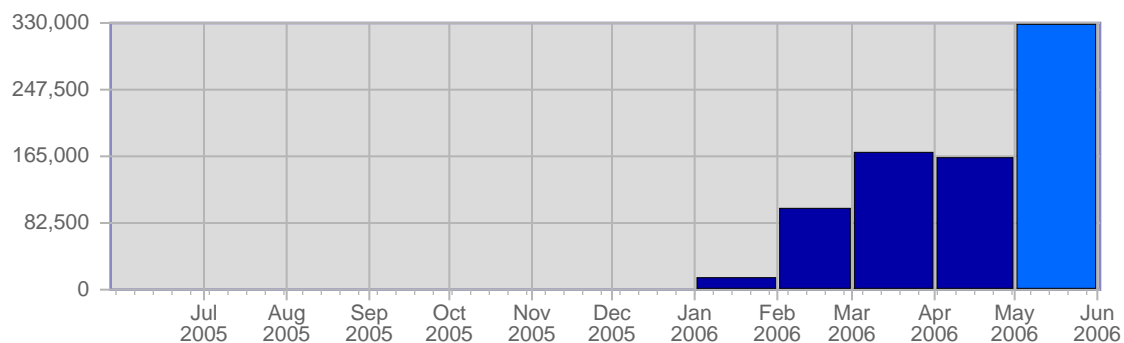

Report Description

Domain: **jmap.org**
 Report Description: **Executive Summary Report for the month of May 2006**
 Report Range: **Month of May 2006**
 Report Scope: **Historical Data**

Visits

Date	Total Visits	Average Visits Historically	Change	Percent of Total Visits
Mon May 1st, 2006	840	658.47	-27 ▼	3.21%
Tue May 2nd, 2006	852	668.59	-3 ▼	3.25%
Wed May 3rd, 2006	845	650.88	-108 ▼	3.23%
Thu May 4th, 2006	795	711.88	-28 ▼	3.03%
Fri May 5th, 2006	590	424.41	-300 ▼	2.25%
Sat May 6th, 2006	357	348.94	-244 ▼	1.36%
Sun May 7th, 2006	779	557.18	+438 ▲	2.97%
Mon May 8th, 2006	856	658.47	+16 ▲	3.27%
Tue May 9th, 2006	912	668.59	+60 ▲	3.48%

Hits

Date	Total Hits	Average Hits Historically	Change	Percent of Total Hits
Mon May 1st, 2006	7,997	6,654.88	-160 ▼	2.44%
Tue May 2nd, 2006	41,476	8,822.41	+32,204 ▲	12.64%
Wed May 3rd, 2006	9,270	6,933.71	-705 ▼	2.83%
Thu May 4th, 2006	9,348	7,406.06	+339 ▲	2.85%
Fri May 5th, 2006	6,142	4,682.06	-2,213 ▼	1.87%
Sat May 6th, 2006	2,792	3,064.82	-2,812 ▼	0.85%
Sun May 7th, 2006	6,577	4,981.24	+3,194 ▲	2.00%
Mon May 8th, 2006	9,313	6,654.88	+1,316 ▲	2.84%
Tue May 9th, 2006	8,198	8,822.41	-33,278 ▼	2.50%
Wed May 10th, 2006	10,175	6,933.71	+905 ▲	3.10%
Thu May 11th, 2006	10,745	7,406.06	+1,397 ▲	3.27%
Fri May 12th, 2006	7,222	4,682.06	+1,080 ▲	2.20%
Sat May 13th, 2006	4,104	3,064.82	+1,312 ▲	1.25%
Sun May 14th, 2006	7,950	4,981.24	+1,373 ▲	2.42%
Mon May 15th, 2006	11,423	6,654.88	+2,110 ▲	3.48%
Tue May 16th, 2006	14,991	8,822.41	+6,793 ▲	4.57%
Wed May 17th, 2006	11,790	6,933.71	+1,615 ▲	3.59%
Thu May 18th, 2006	11,538	7,406.06	+793 ▲	3.52%