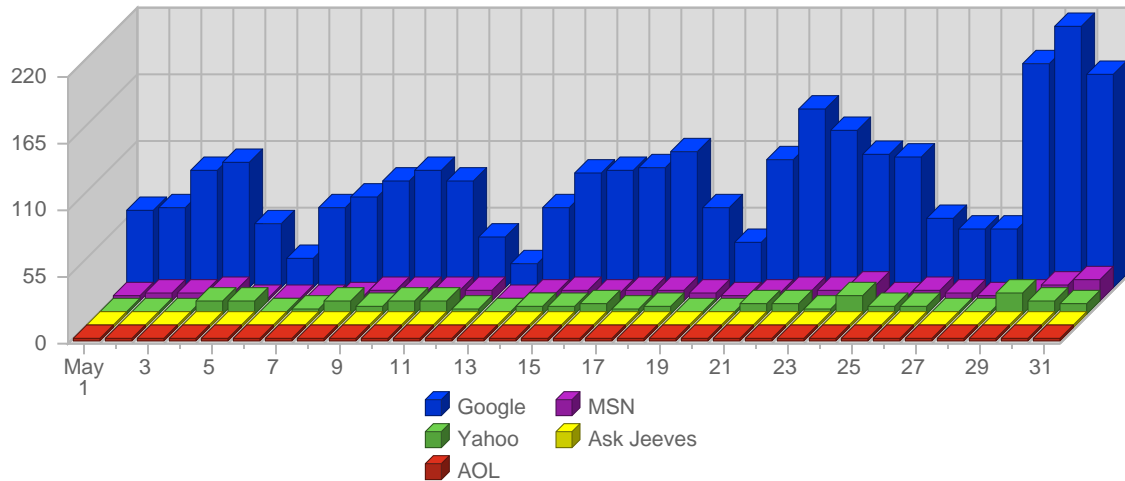

Continued on Page 14 ...

... continued from Page 13

10.		http://search.msn.com/results.asp	28	6.00	+22 ▲	0.62%
11.		http://www.google.co.uk/search	26	14.25	+15 ▲	0.57%
12.		http://64.233.161.104/search	24	2.33	+23 ▲	0.53%
13.		http://www.amtnys.org/links/links...	23	20.25	+3 ▲	0.51%
14.		http://www.google.com.au/search	19	6.00	+7 ▲	0.42%
15.		http://www.google.com/custom	18	3.50	+11 ▲	0.40%
16.		http://www.ask.com/web	17	1.50	+14 ▲	0.37%
17.		http://72.14.207.104/search	15	0.50	+15 ▲	0.33%
18.		http://www.homeschoolmath.net/wor...	14	4.50	+13 ▲	0.31%
19.		http://www.google.es/search	14	1.67	+13 ▲	0.31%
20.		http://www.google.com.mx/search	13	-	+13 ▲	0.29%
21.		http://en.wikipedia.org/wiki/math_b	10	2.67	+10 ▲	0.22%
22.		http://search.msn.com/spresults.aspx	9	1.50	+9 ▲	0.20%
23.		http://www.nyctf.org/fellowforum/...	9	-	+9 ▲	0.20%
24.		http://search.netscape.com/ns/boo...	9	1.67	+5 ▲	0.20%
25.		http://72.14.203.104/search	7	8.00	-9 ▼	0.15%

Continued on Page 15 ...

... continued from Page 14

			4,550	1,548	
--	--	--	-------	-------	--

Search Engines

#	Logo	Search Engine	Total Visits Referred	Average Visits Historically	Change	Percent of Visits
1.		Google	2,779	808.75	+1,337 ▲	85.88%
2.		MSN	220	69.00	+144 ▲	6.80%
3.		Yahoo	202	77.75	+82 ▲	6.24%
4.		Ask Jeeves	17	1.50	+14 ▲	0.53%
5.		AOL	15	16.25	+4 ▲	0.46%
6.		AltaVista	1	0.67	0 ▬	0.03%
7.		WebCrawler	1	-	+1 ▲	0.03%
8.		Excite	1	-	+1 ▲	0.03%
			3,236	973		