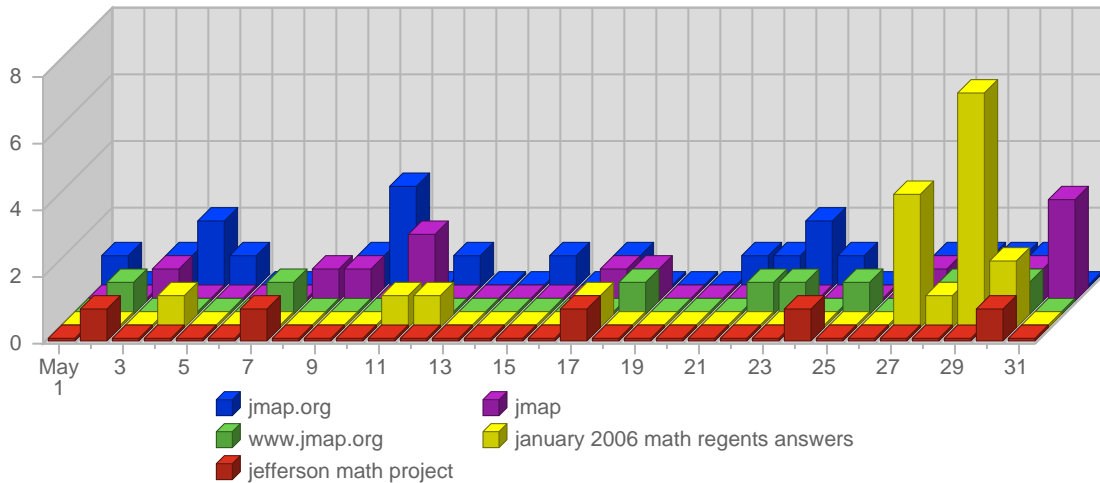

Continued on Page 15 ...

... continued from Page 14

			4,550	1,548	
--	--	--	-------	-------	--

Search Engines

#	Logo	Search Engine	Total Visits Referred	Average Visits Historically	Change	Percent of Visits
1.		Google	2,779	808.75	+1,337 ▲	85.88%
2.		MSN	220	69.00	+144 ▲	6.80%
3.		Yahoo	202	77.75	+82 ▲	6.24%
4.		Ask Jeeves	17	1.50	+14 ▲	0.53%
5.		AOL	15	16.25	+4 ▲	0.46%
6.		AltaVista	1	0.67	0 ▬	0.03%
7.		WebCrawler	1	-	+1 ▲	0.03%
8.		Excite	1	-	+1 ▲	0.03%
			3,236	973		

Search Phrases

#	Search Phrase	Total Visits Referred	Average Visits Historically	Change	Percent of Visits
1.	jmap.org	608	44.50	+248 ▲	13.69%
2.	jmap	440	41.25	+180 ▲	9.91%
3.	www.jmap.org	148	17.75	+12 ▲	3.33%
4.	january 2006 math regents answers	54	1.00	+45 ▲	1.22%
5.	jefferson math project	51	7.25	+30 ▲	1.15%
6.	math regents review	40	2.00	+20 ▲	0.90%
7.	math regents	39	6.33	+21 ▲	0.88%
8.	august 2004 math regents answers	26	1.33	+20 ▲	0.59%
9.	jefferson math	21	-	+18 ▲	0.47%
10.	worksheet builder	21	1.50	+12 ▲	0.47%
11.	math regents january 2004 answers	18	-	+12 ▲	0.41%
12.	jmap regents	18	1.50	+9 ▲	0.41%
13.	august 2005 math regents answers	18	-	+12 ▲	0.41%
14.	august 2004 math regents	16	-	+14 ▲	0.36%
15.	site jmap.org	14	4.50	+5 ▲	0.32%
16.	math	12	1.00	+6 ▲	0.27%
17.	jmap math	12	8.00	-10 ▼	0.27%
18.	math regents answers august 2004	12	-	+10 ▲	0.27%
19.	june 2005 math regents answers	12	-	+12 ▲	0.27%
20.	math regents august 2003	12	-	+8 ▲	0.27%
21.	january 2004 math regents	12	-	+12 ▲	0.27%
22.	regents answers	10	-	+8 ▲	0.23%
23.	http www.jmap.org	10	0.50	+10 ▲	0.23%
24.	math project	8	2.67	-2 ▼	0.18%
25.	june 2004 math regents answers	8	-	+4 ▲	0.18%
		4,441	166		