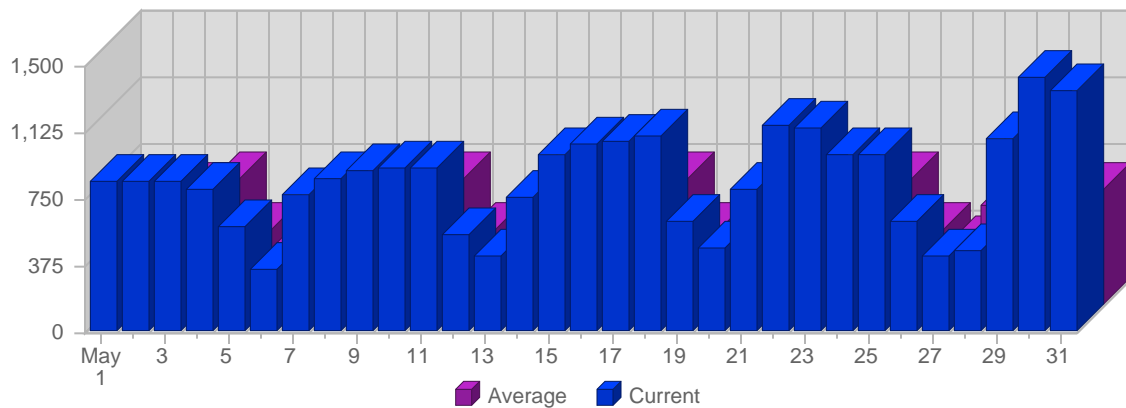

Report Description

Domain: **jmap.org**
 Report Description: **Executive Summary Report for the month of May 2006**
 Report Range: **Month of May 2006**
 Report Scope: **Historical Data**

Visits

Date	Total Visits	Average Visits Historically	Change	Percent of Total Visits
Mon May 1st, 2006	840	658.47	-27 ▼	3.21%
Tue May 2nd, 2006	852	668.59	-3 ▼	3.25%
Wed May 3rd, 2006	845	650.88	-108 ▼	3.23%
Thu May 4th, 2006	795	711.88	-28 ▼	3.03%
Fri May 5th, 2006	590	424.41	-300 ▼	2.25%
Sat May 6th, 2006	357	348.94	-244 ▼	1.36%
Sun May 7th, 2006	779	557.18	+438 ▲	2.97%
Mon May 8th, 2006	856	658.47	+16 ▲	3.27%
Tue May 9th, 2006	912	668.59	+60 ▲	3.48%

Hits

Date	Total Hits	Average Hits Historically	Change	Percent of Total Hits
Mon May 1st, 2006	7,997	6,654.88	-160 ▼	2.44%
Tue May 2nd, 2006	41,476	8,822.41	+32,204 ▲	12.64%
Wed May 3rd, 2006	9,270	6,933.71	-705 ▼	2.83%
Thu May 4th, 2006	9,348	7,406.06	+339 ▲	2.85%
Fri May 5th, 2006	6,142	4,682.06	-2,213 ▼	1.87%
Sat May 6th, 2006	2,792	3,064.82	-2,812 ▼	0.85%
Sun May 7th, 2006	6,577	4,981.24	+3,194 ▲	2.00%
Mon May 8th, 2006	9,313	6,654.88	+1,316 ▲	2.84%
Tue May 9th, 2006	8,198	8,822.41	-33,278 ▼	2.50%
Wed May 10th, 2006	10,175	6,933.71	+905 ▲	3.10%
Thu May 11th, 2006	10,745	7,406.06	+1,397 ▲	3.27%
Fri May 12th, 2006	7,222	4,682.06	+1,080 ▲	2.20%
Sat May 13th, 2006	4,104	3,064.82	+1,312 ▲	1.25%
Sun May 14th, 2006	7,950	4,981.24	+1,373 ▲	2.42%
Mon May 15th, 2006	11,423	6,654.88	+2,110 ▲	3.48%
Tue May 16th, 2006	14,991	8,822.41	+6,793 ▲	4.57%
Wed May 17th, 2006	11,790	6,933.71	+1,615 ▲	3.59%
Thu May 18th, 2006	11,538	7,406.06	+793 ▲	3.52%