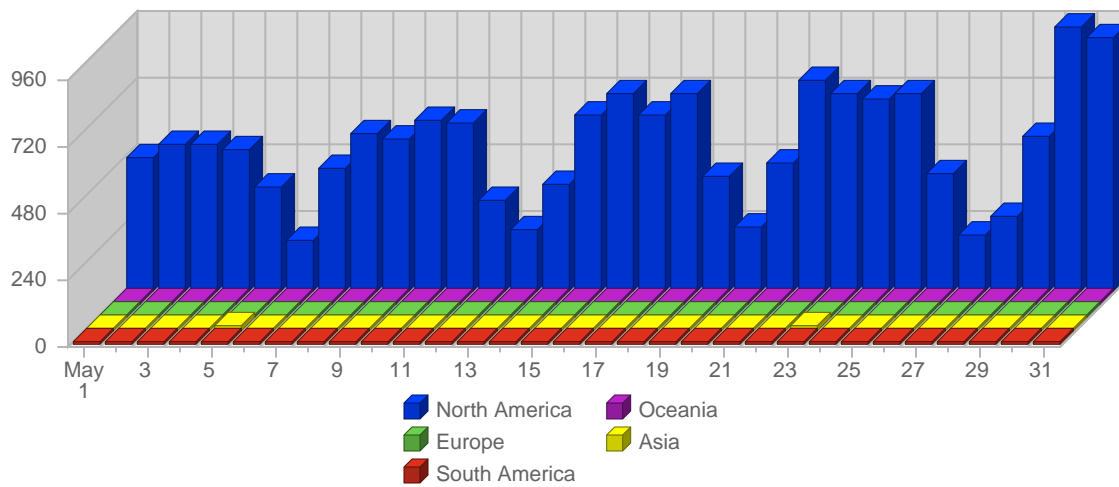

Continued on Page 15 ...

... continued from Page 14

			4,550	1,548	
--	--	--	-------	-------	--

Search Engines

#	Logo	Search Engine	Total Visits Referred	Average Visits Historically	Change	Percent of Visits
1.		Google	2,779	808.75	+1,337 ▲	85.88%
2.		MSN	220	69.00	+144 ▲	6.80%
3.		Yahoo	202	77.75	+82 ▲	6.24%
4.		Ask Jeeves	17	1.50	+14 ▲	0.53%
5.		AOL	15	16.25	+4 ▲	0.46%
6.		AltaVista	1	0.67	0 ▬	0.03%
7.		WebCrawler	1	-	+1 ▲	0.03%
8.		Excite	1	-	+1 ▲	0.03%
			3,236	973		

Search Phrases

#	Search Phrase	Total Visits Referred	Average Visits Historically	Change	Percent of Visits
1.	jmap.org	608	44.50	+248 ▲	13.69%
2.	jmap	440	41.25	+180 ▲	9.91%
3.	www.jmap.org	148	17.75	+12 ▲	3.33%
4.	january 2006 math regents answers	54	1.00	+45 ▲	1.22%
5.	jefferson math project	51	7.25	+30 ▲	1.15%
6.	math regents review	40	2.00	+20 ▲	0.90%
7.	math regents	39	6.33	+21 ▲	0.88%
8.	august 2004 math regents answers	26	1.33	+20 ▲	0.59%
9.	jefferson math	21	-	+18 ▲	0.47%
10.	worksheet builder	21	1.50	+12 ▲	0.47%
11.	math regents january 2004 answers	18	-	+12 ▲	0.41%
12.	jmap regents	18	1.50	+9 ▲	0.41%
13.	august 2005 math regents answers	18	-	+12 ▲	0.41%
14.	august 2004 math regents	16	-	+14 ▲	0.36%
15.	site jmap.org	14	4.50	+5 ▲	0.32%
16.	math	12	1.00	+6 ▲	0.27%
17.	jmap math	12	8.00	-10 ▼	0.27%
18.	math regents answers august 2004	12	-	+10 ▲	0.27%
19.	june 2005 math regents answers	12	-	+12 ▲	0.27%
20.	math regents august 2003	12	-	+8 ▲	0.27%
21.	january 2004 math regents	12	-	+12 ▲	0.27%
22.	regents answers	10	-	+8 ▲	0.23%
23.	http www.jmap.org	10	0.50	+10 ▲	0.23%
24.	math project	8	2.67	-2 ▼	0.18%
25.	june 2004 math regents answers	8	-	+4 ▲	0.18%
		4,441	166		

Continent Breakdown

#		Continent	Total Visits	Average Visits Historically	Change	Percent of Visits
1.		North America	16,297	9,586.50	+6,458 ▲	96.64%
2.		Oceania	209	95.00	+108 ▲	1.24%
3.		Europe	185	165.50	+22 ▲	1.10%
4.		Asia	124	109.50	+3 ▲	0.74%
5.		South America	27	7.50	+18 ▲	0.16%
6.		Africa	22	10.50	+12 ▲	0.13%