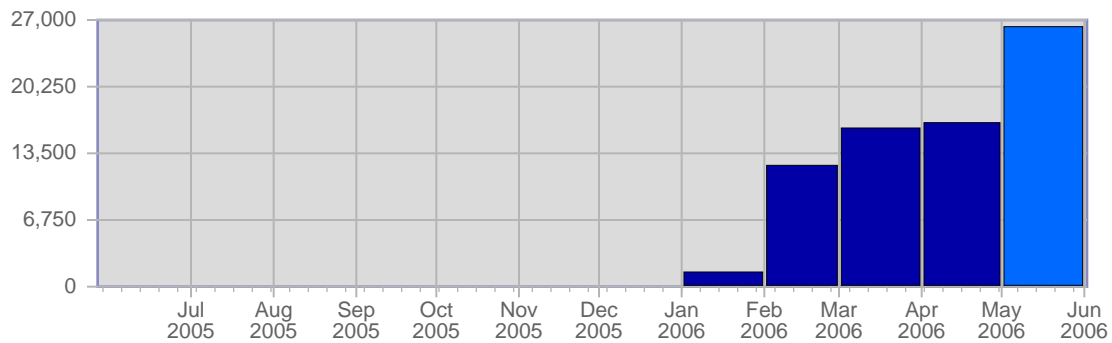

Report Description

Domain: **jmap.org**
 Report Description: **Executive Summary Report for the month of May 2006**
 Report Range: **Month of May 2006**
 Report Scope: **Historical Data**

Visits

Date	Total Visits	Average Visits Historically	Change	Percent of Total Visits
Mon May 1st, 2006	840	658.47	-27 ▼	3.21%
Tue May 2nd, 2006	852	668.59	-3 ▼	3.25%
Wed May 3rd, 2006	845	650.88	-108 ▼	3.23%
Thu May 4th, 2006	795	711.88	-28 ▼	3.03%
Fri May 5th, 2006	590	424.41	-300 ▼	2.25%
Sat May 6th, 2006	357	348.94	-244 ▼	1.36%
Sun May 7th, 2006	779	557.18	+438 ▲	2.97%
Mon May 8th, 2006	856	658.47	+16 ▲	3.27%
Tue May 9th, 2006	912	668.59	+60 ▲	3.48%

Hits

Date	Total Hits	Average Hits Historically	Change	Percent of Total Hits
Mon May 1st, 2006	7,997	6,654.88	-160 ▼	2.44%
Tue May 2nd, 2006	41,476	8,822.41	+32,204 ▲	12.64%
Wed May 3rd, 2006	9,270	6,933.71	-705 ▼	2.83%
Thu May 4th, 2006	9,348	7,406.06	+339 ▲	2.85%
Fri May 5th, 2006	6,142	4,682.06	-2,213 ▼	1.87%
Sat May 6th, 2006	2,792	3,064.82	-2,812 ▼	0.85%
Sun May 7th, 2006	6,577	4,981.24	+3,194 ▲	2.00%
Mon May 8th, 2006	9,313	6,654.88	+1,316 ▲	2.84%
Tue May 9th, 2006	8,198	8,822.41	-33,278 ▼	2.50%
Wed May 10th, 2006	10,175	6,933.71	+905 ▲	3.10%
Thu May 11th, 2006	10,745	7,406.06	+1,397 ▲	3.27%
Fri May 12th, 2006	7,222	4,682.06	+1,080 ▲	2.20%
Sat May 13th, 2006	4,104	3,064.82	+1,312 ▲	1.25%
Sun May 14th, 2006	7,950	4,981.24	+1,373 ▲	2.42%
Mon May 15th, 2006	11,423	6,654.88	+2,110 ▲	3.48%
Tue May 16th, 2006	14,991	8,822.41	+6,793 ▲	4.57%
Wed May 17th, 2006	11,790	6,933.71	+1,615 ▲	3.59%
Thu May 18th, 2006	11,538	7,406.06	+793 ▲	3.52%