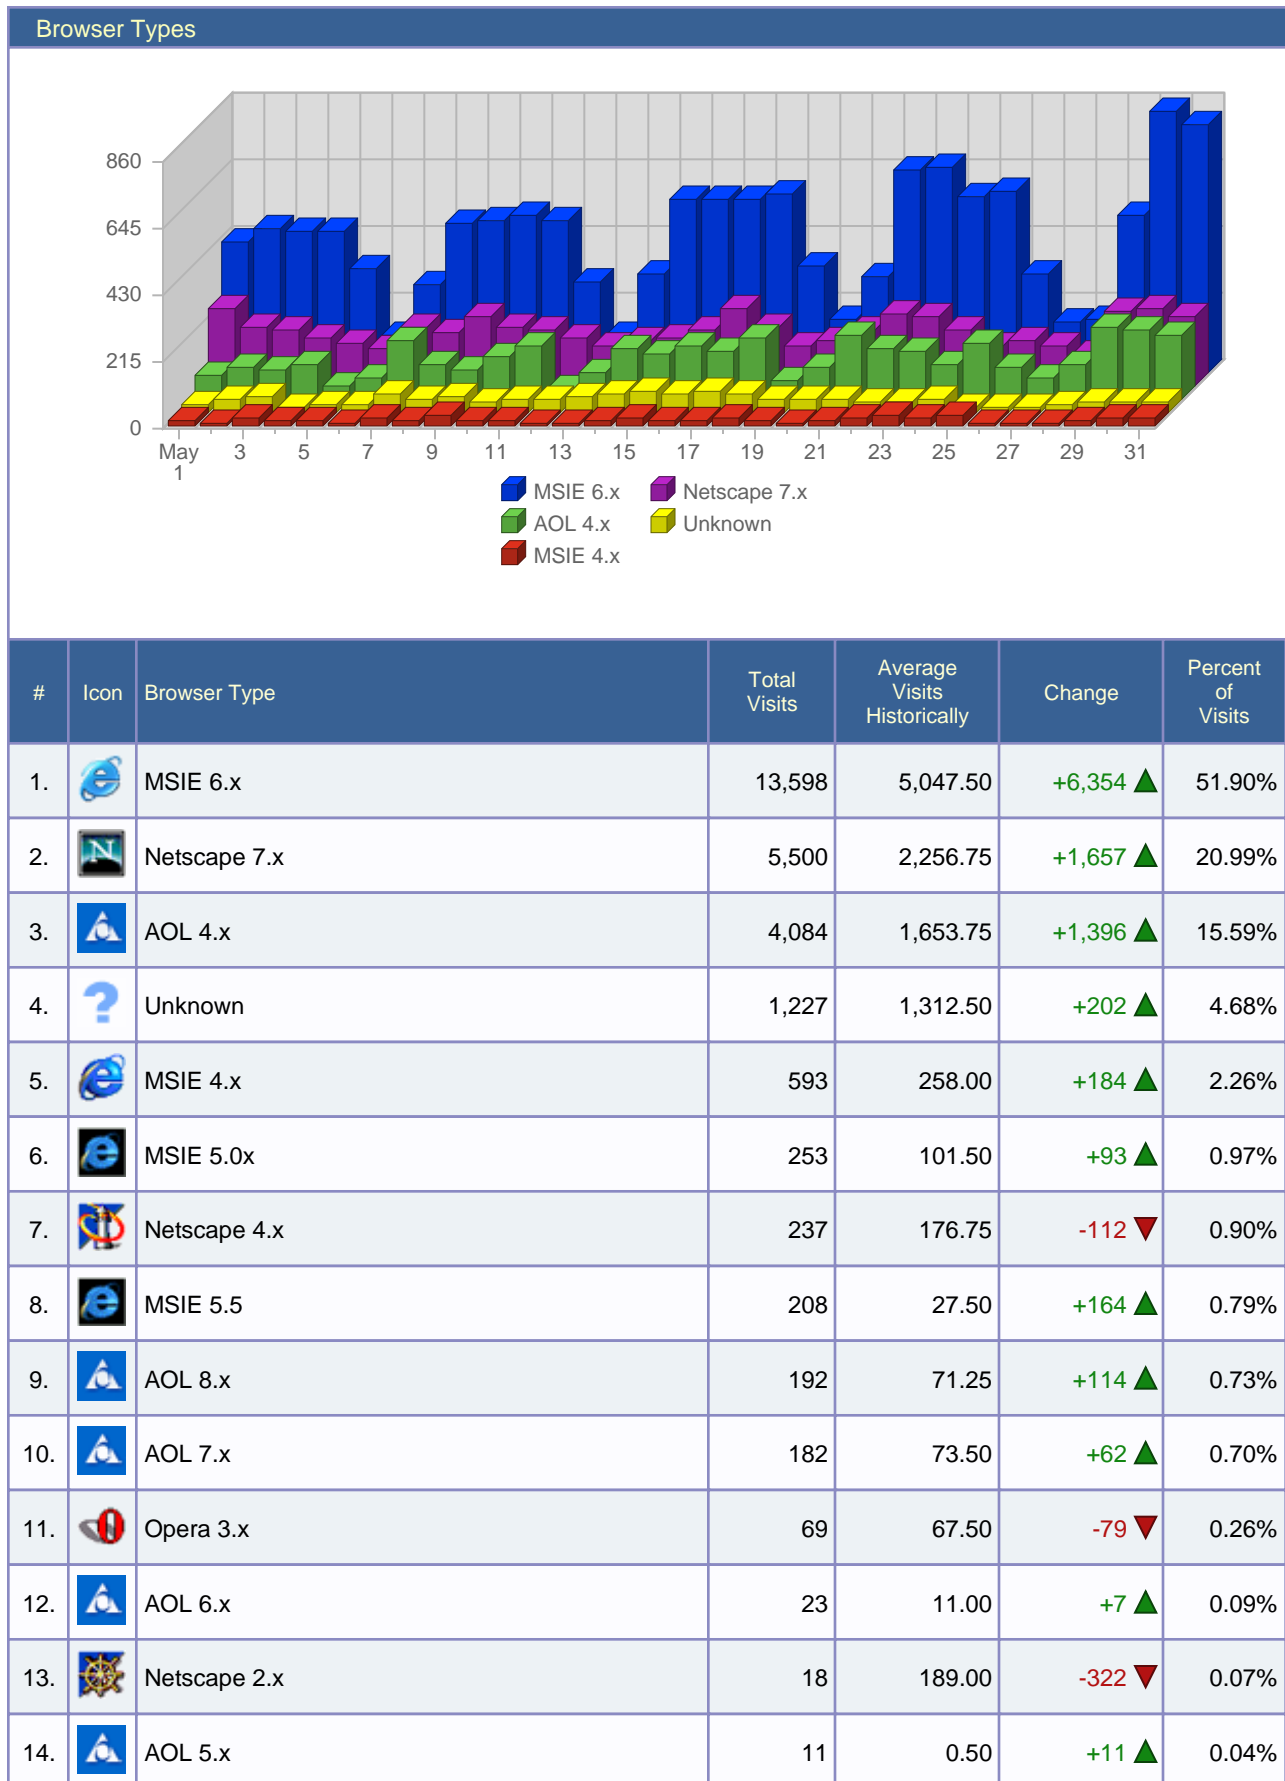

Continued on Page 11 ...

... continued from Page 10

15.		Opera 7.x	4	4.00	-3 ▼	0.02%
16.		Netscape 4.5	2	-	+2 ▲	0.01%
17.		Netscape 4.7	1	-	+1 ▲	0.00%
18.		MSProxy 2.x	1	-	+1 ▲	0.00%
			26,203	11,248