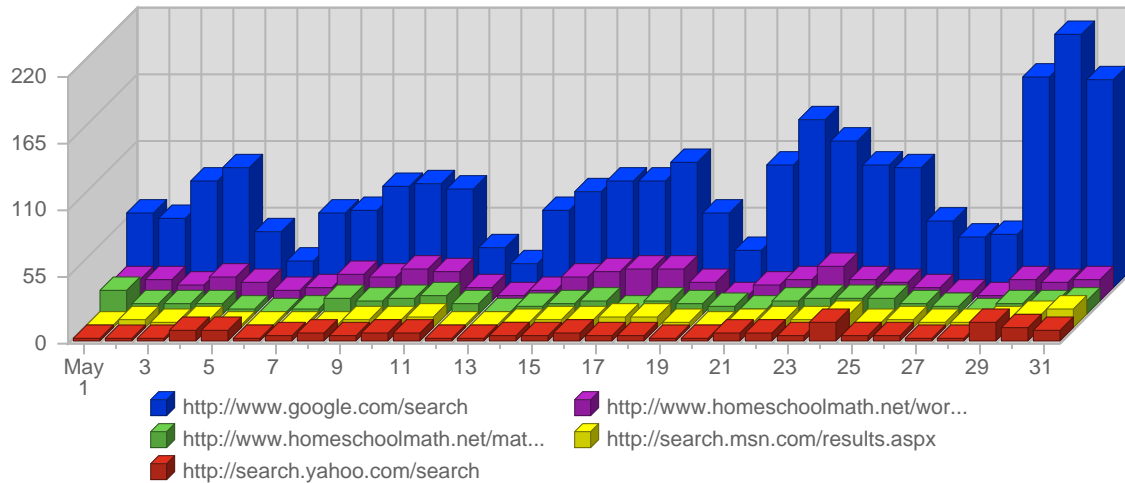

Referring URLs

#	Icon	Referring URL	Total Visits Referred	Average Visits Historically	Change	Percent of Visits
1.		http://www.google.com/search	2,574	731.25	+1,228 ▲	56.57%
2.		http://www.homeschoolmath.net/wor...	506	234.25	+199 ▲	11.12%
3.		http://www.homeschoolmath.net/mat...	274	217.75	+8 ▲	6.02%
4.		http://search.msn.com/results.aspx	177	59.25	+109 ▲	3.89%
5.		http://search.yahoo.com/search	163	66.25	+61 ▲	3.58%
6.		http://schools.nycenet.edu/d75/hi...	83	30.25	+41 ▲	1.82%
7.		http://www.mathforamerica.org/htd...	66	28.50	+22 ▲	1.45%
8.		http://images.google.com/imgres	49	24.00	+22 ▲	1.08%
9.		http://www.google.ca/search	41	25.75	+8 ▲	0.90%

Continued on Page 14 ...