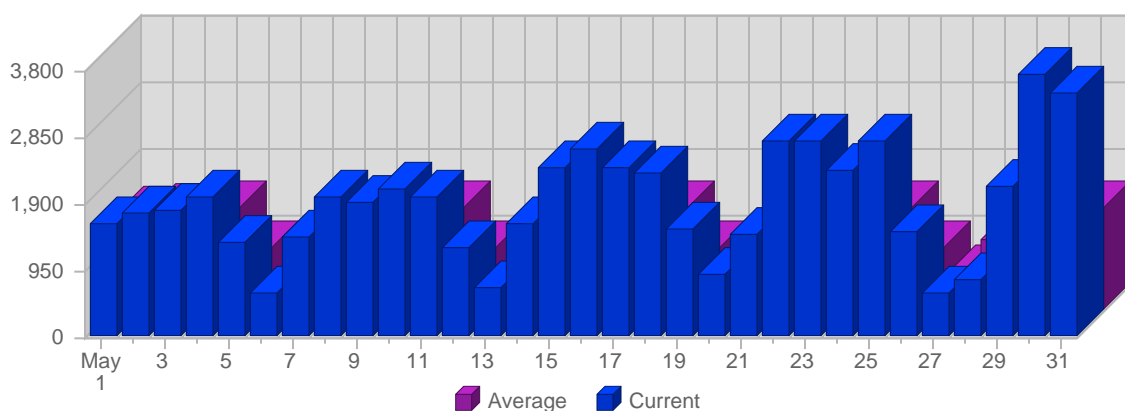

Page Views

Date	Total Page Views	Average Page Views Historically	Change	Percent of Total Page Views
Mon May 1st, 2006	1,610	1,397.53	-52 ▼	2.73%
Tue May 2nd, 2006	1,775	1,435.24	-30 ▼	3.01%
Wed May 3rd, 2006	1,808	1,450.41	-153 ▼	3.06%
Thu May 4th, 2006	1,987	1,471.53	+49 ▲	3.36%
Fri May 5th, 2006	1,346	897.12	-430 ▼	2.28%
Sat May 6th, 2006	618	535.29	-464 ▼	1.05%
Sun May 7th, 2006	1,413	1,010.82	+865 ▲	2.39%
Mon May 8th, 2006	2,000	1,397.53	+390 ▲	3.39%
Tue May 9th, 2006	1,916	1,435.24	+141 ▲	3.24%
Wed May 10th, 2006	2,112	1,450.41	+304 ▲	3.58%
Thu May 11th, 2006	2,007	1,471.53	+20 ▲	3.40%
Fri May 12th, 2006	1,255	897.12	-91 ▼	2.13%
Sat May 13th, 2006	692	535.29	+74 ▲	1.17%
Sun May 14th, 2006	1,621	1,010.82	+208 ▲	2.75%
Mon May 15th, 2006	2,423	1,397.53	+423 ▲	4.10%
Tue May 16th, 2006	2,683	1,435.24	+767 ▲	4.54%
Wed May 17th, 2006	2,430	1,450.41	+318 ▲	4.11%
Thu May 18th, 2006	2,347	1,471.53	+340 ▲	3.97%

Continued on Page 6 ...