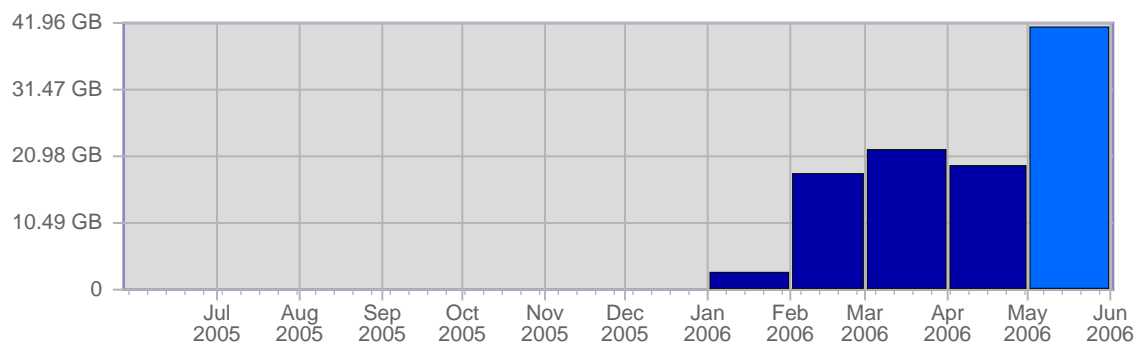

Bandwidth

Date	Total Bandwidth	Average Bandwidth Historically	Change	Percent of Total Bandwidth
Mon May 1st, 2006	901.66 MB	971.09 MB	+154.20 MB ▲	2.14%
Tue May 2nd, 2006	1.17 GB	967.86 MB	+179.64 MB ▲	2.84%
Wed May 3rd, 2006	923.84 MB	1011.35 MB	n/a ▼	2.19%
Thu May 4th, 2006	1.21 GB	1012.94 MB	n/a ▼	2.94%
Fri May 5th, 2006	922.79 MB	665.55 MB	n/a ▼	2.19%
Sat May 6th, 2006	275.30 MB	426.35 MB	n/a ▼	0.65%
Sun May 7th, 2006	1.19 GB	700.16 MB	+816.39 MB ▲	2.88%
Mon May 8th, 2006	1.00 GB	971.09 MB	+124.29 MB ▲	2.43%
Tue May 9th, 2006	942.22 MB	967.86 MB	n/a ▼	2.23%
Wed May 10th, 2006	1.54 GB	1011.35 MB	+651.41 MB ▲	3.73%
Thu May 11th, 2006	1.61 GB	1012.94 MB	+404.50 MB ▲	3.90%
Fri May 12th, 2006	846.40 MB	665.55 MB	n/a ▼	2.01%
Sat May 13th, 2006	397.58 MB	426.35 MB	+122.28 MB ▲	0.94%
Sun May 14th, 2006	1.04 GB	700.16 MB	n/a ▼	2.53%
Mon May 15th, 2006	1.85 GB	971.09 MB	+863.92 MB ▲	4.48%
Tue May 16th, 2006	1.25 GB	967.86 MB	+339.04 MB ▲	3.04%
Wed May 17th, 2006	1.60 GB	1011.35 MB	+65.53 MB ▲	3.89%
Thu May 18th, 2006	1.70 GB	1012.94 MB	+92.44 MB ▲	4.12%

Continued on Page 8 ...