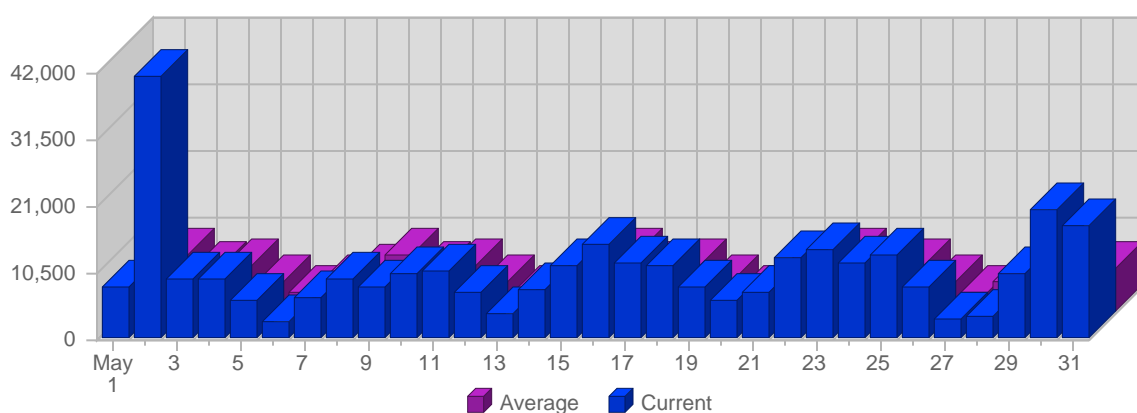

Report Description

Domain: **jmap.org**
 Report Description: **Executive Summary Report for the month of May 2006**
 Report Range: **Month of May 2006**
 Report Scope: **Historical Data**

Visits

Date	Total Visits	Average Visits Historically	Change	Percent of Total Visits
Mon May 1st, 2006	840	658.47	-27 ▼	3.21%
Tue May 2nd, 2006	852	668.59	-3 ▼	3.25%
Wed May 3rd, 2006	845	650.88	-108 ▼	3.23%
Thu May 4th, 2006	795	711.88	-28 ▼	3.03%
Fri May 5th, 2006	590	424.41	-300 ▼	2.25%
Sat May 6th, 2006	357	348.94	-244 ▼	1.36%
Sun May 7th, 2006	779	557.18	+438 ▲	2.97%
Mon May 8th, 2006	856	658.47	+16 ▲	3.27%
Tue May 9th, 2006	912	668.59	+60 ▲	3.48%

Hits

Date	Total Hits	Average Hits Historically	Change	Percent of Total Hits
Mon May 1st, 2006	7,997	6,654.88	-160 ▼	2.44%
Tue May 2nd, 2006	41,476	8,822.41	+32,204 ▲	12.64%
Wed May 3rd, 2006	9,270	6,933.71	-705 ▼	2.83%
Thu May 4th, 2006	9,348	7,406.06	+339 ▲	2.85%
Fri May 5th, 2006	6,142	4,682.06	-2,213 ▼	1.87%
Sat May 6th, 2006	2,792	3,064.82	-2,812 ▼	0.85%
Sun May 7th, 2006	6,577	4,981.24	+3,194 ▲	2.00%
Mon May 8th, 2006	9,313	6,654.88	+1,316 ▲	2.84%
Tue May 9th, 2006	8,198	8,822.41	-33,278 ▼	2.50%
Wed May 10th, 2006	10,175	6,933.71	+905 ▲	3.10%
Thu May 11th, 2006	10,745	7,406.06	+1,397 ▲	3.27%
Fri May 12th, 2006	7,222	4,682.06	+1,080 ▲	2.20%
Sat May 13th, 2006	4,104	3,064.82	+1,312 ▲	1.25%
Sun May 14th, 2006	7,950	4,981.24	+1,373 ▲	2.42%
Mon May 15th, 2006	11,423	6,654.88	+2,110 ▲	3.48%
Tue May 16th, 2006	14,991	8,822.41	+6,793 ▲	4.57%
Wed May 17th, 2006	11,790	6,933.71	+1,615 ▲	3.59%
Thu May 18th, 2006	11,538	7,406.06	+793 ▲	3.52%