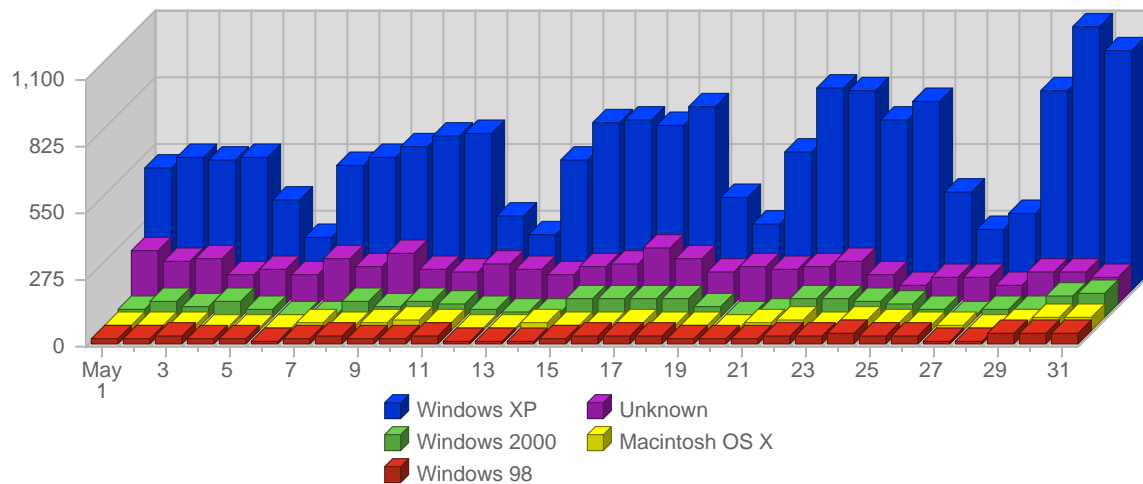

Browser Operating Systems

#	Icon	Operating System	Total Visits	Average Visits Historically	Change	Percent of Visits
1.		Windows XP	17,872	6,726.00	+7,764 ▲	68.21%
2.		Unknown	4,570	3,144.75	+283 ▲	17.44%
3.		Windows 2000	1,543	561.50	+787 ▲	5.89%
4.		Macintosh OS X	825	291.50	+346 ▲	3.15%
5.		Windows 98	774	294.00	+300 ▲	2.95%
6.		Windows ME	241	81.25	+103 ▲	0.92%
7.		Macintosh PPC	144	56.25	+63 ▲	0.55%
8.		Windows 2003	94	33.75	+50 ▲	0.36%
9.		Windows 95	52	24.50	+18 ▲	0.20%
10.		Linux	42	24.50	+10 ▲	0.16%
11.		Windows NT	35	14.25	+7 ▲	0.13%
12.		Macintosh	9	4.00	+1 ▲	0.03%
13.		Windows CE	2	1.75	0 ▬	0.01%
			26,203	11,258