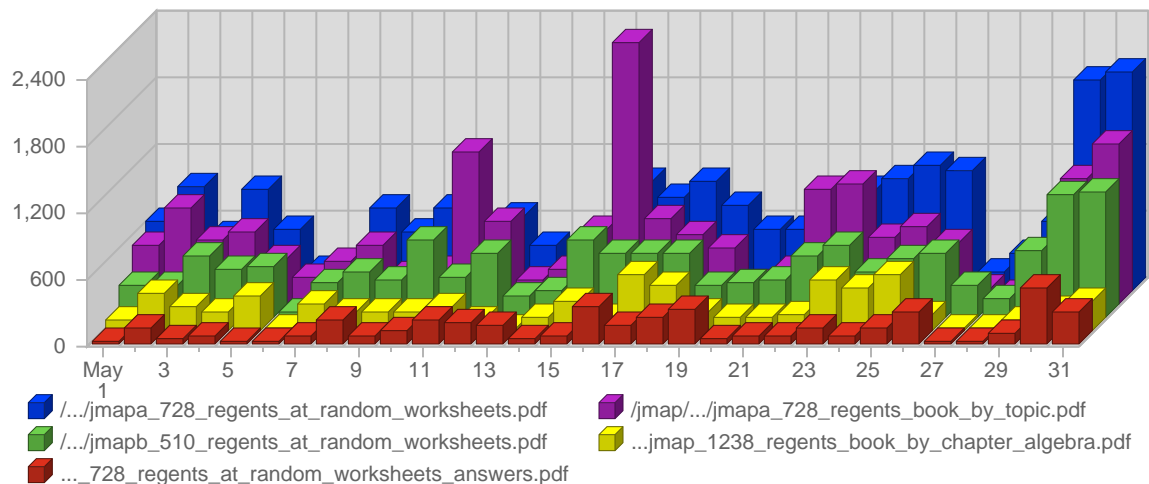

Media & Downloads

#	File	Total Downloads	Average Downloads Historically	Change	Percent of Downloads
1.	/.../jmapa_728_regents_at_random_worksheets.pdf	22,822	5,335.50	+12,151 ▲	14.10%
2.	/jmap/.../jmapa_728_regents_book_by_topic.pdf	19,842	5,679.00	+8,484 ▲	12.26%
3.	/.../jmapb_510_regents_at_random_worksheets.pdf	14,559	4,718.00	+5,123 ▲	8.99%
4.	...jmap_1238_regents_book_by_chapter_algebra.pdf	6,232	2,549.00	+1,134 ▲	3.85%
5.	..._728_regents_at_random_worksheets_answers.pdf	4,287	984.00	+2,319 ▲	2.65%
6.	..._510_regents_at_random_worksheets_answers.pdf	4,098	1,366.00	+1,366 ▲	2.53%
7.	/jmap/.../jmapa_728_regents_book_by_type.pdf	2,763	435.00	+1,893 ▲	1.71%
8.	/jmap/.../jmapa_728_regents_book_at_random.pdf	2,011	553.00	+905 ▲	1.24%
9.	/jmap/.../jmapb_510_regents_book_by_topic.pdf	2,005	640.50	+724 ▲	1.24%
10.	/jmap/.../jmapb_510_regents_book_at_random.pdf	1,895	407.00	+1,081 ▲	1.17%
11.	...topic/jmapa_728_regents_workbook_by_topic.pdf	1,535	351.50	+832 ▲	0.95%
12.	...topic/jmapb_510_regents_workbook_by_topic.pdf	1,239	376.50	+486 ▲	0.77%
13.	...files/worksheetbuilderinstallationprogram.zip	999	587.25	+269 ▲	0.62%
14.	/.../jmapa_728_regents_book_by_topic_answers.pdf	975	251.00	+473 ▲	0.60%
15.	/.../jmapb_510_regents_book_by_topic_answers.pdf	822	244.50	+333 ▲	0.51%
16.	...map_1238_regents_book_by_chapter_geometry.pdf	605	192.50	+220 ▲	0.37%
17.	...files/instructions/worksheetbuildermanual.pdf	586	382.25	+203 ▲	0.36%
18.	...apa_689_regents_book_at_random_worksheets.pdf	560	439.50	-319 ▼	0.35%
19.	/jmap/.../jmapa_728_regents_book_by_date.pdf	479	146.50	+186 ▲	0.30%
20.	.../jmapa_728_regents_book_at_random_answers.pdf	417	60.50	+296 ▲	0.26%
21.	/jmap/.../jmapb_510_regents_book_by_type.pdf	415	89.50	+236 ▲	0.26%
22.	/jmap/.../originalexams/matha/0106exama.pdf	411	84.00	+268 ▲	0.25%
23.	/jmap/.../jmapa_728_regents_book_by_standard.pdf	405	115.00	+175 ▲	0.25%
24.	/jmap/.../regentsexams/0106exames.pdf	397	39.00	+319 ▲	0.25%
25.	/jmap/.../algebra_chapter1.pdf	384	82.25	+197 ▲	0.24%
		161,894	37,876