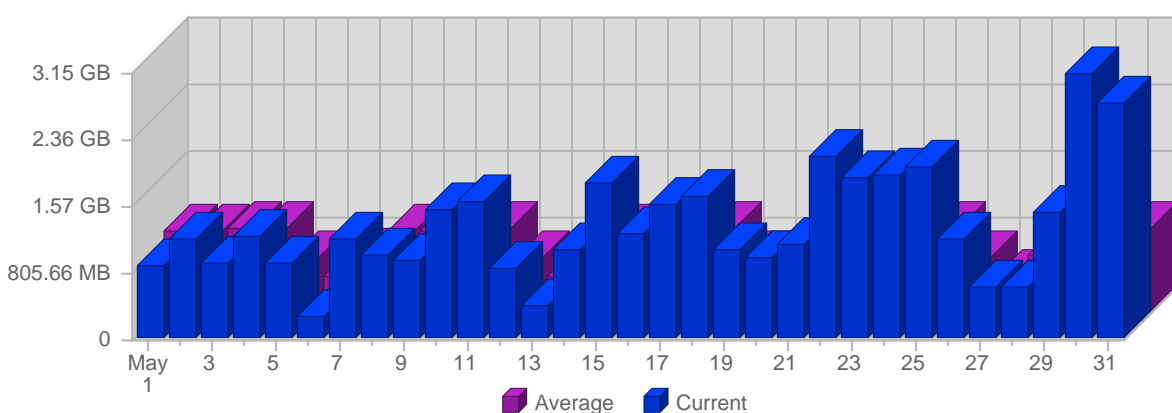

Bandwidth

Date	Total Bandwidth	Average Bandwidth Historically	Change	Percent of Total Bandwidth
Mon May 1st, 2006	901.66 MB	971.09 MB	+154.20 MB ▲	2.14%
Tue May 2nd, 2006	1.17 GB	967.86 MB	+179.64 MB ▲	2.84%
Wed May 3rd, 2006	923.84 MB	1011.35 MB	n/a ▼	2.19%
Thu May 4th, 2006	1.21 GB	1012.94 MB	n/a ▼	2.94%
Fri May 5th, 2006	922.79 MB	665.55 MB	n/a ▼	2.19%
Sat May 6th, 2006	275.30 MB	426.35 MB	n/a ▼	0.65%
Sun May 7th, 2006	1.19 GB	700.16 MB	+816.39 MB ▲	2.88%
Mon May 8th, 2006	1.00 GB	971.09 MB	+124.29 MB ▲	2.43%
Tue May 9th, 2006	942.22 MB	967.86 MB	n/a ▼	2.23%
Wed May 10th, 2006	1.54 GB	1011.35 MB	+651.41 MB ▲	3.73%
Thu May 11th, 2006	1.61 GB	1012.94 MB	+404.50 MB ▲	3.90%
Fri May 12th, 2006	846.40 MB	665.55 MB	n/a ▼	2.01%
Sat May 13th, 2006	397.58 MB	426.35 MB	+122.28 MB ▲	0.94%
Sun May 14th, 2006	1.04 GB	700.16 MB	n/a ▼	2.53%
Mon May 15th, 2006	1.85 GB	971.09 MB	+863.92 MB ▲	4.48%
Tue May 16th, 2006	1.25 GB	967.86 MB	+339.04 MB ▲	3.04%
Wed May 17th, 2006	1.60 GB	1011.35 MB	+65.53 MB ▲	3.89%
Thu May 18th, 2006	1.70 GB	1012.94 MB	+92.44 MB ▲	4.12%

Continued on Page 8 ...