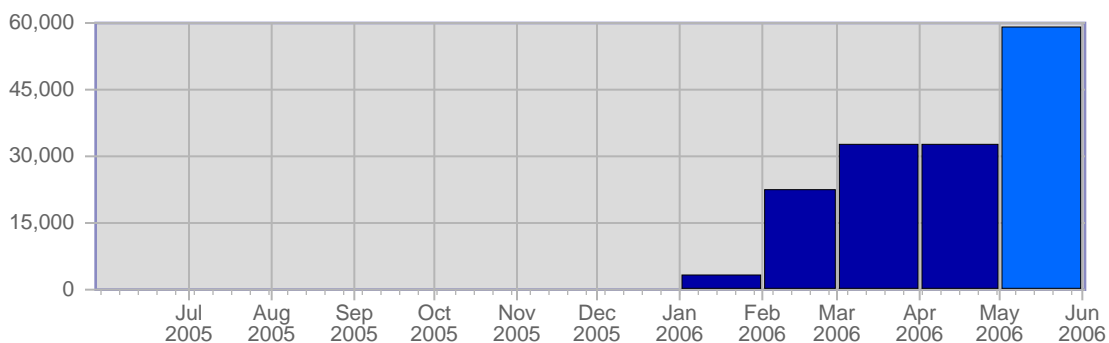

Hits

Date	Total Hits	Average Hits Historically	Change	Percent of Total Hits
Mon May 1st, 2006	7,997	6,654.88	-160 ▼	2.44%
Tue May 2nd, 2006	41,476	8,822.41	+32,204 ▲	12.64%
Wed May 3rd, 2006	9,270	6,933.71	-705 ▼	2.83%
Thu May 4th, 2006	9,348	7,406.06	+339 ▲	2.85%
Fri May 5th, 2006	6,142	4,682.06	-2,213 ▼	1.87%
Sat May 6th, 2006	2,792	3,064.82	-2,812 ▼	0.85%
Sun May 7th, 2006	6,577	4,981.24	+3,194 ▲	2.00%
Mon May 8th, 2006	9,313	6,654.88	+1,316 ▲	2.84%
Tue May 9th, 2006	8,198	8,822.41	-33,278 ▼	2.50%
Wed May 10th, 2006	10,175	6,933.71	+905 ▲	3.10%
Thu May 11th, 2006	10,745	7,406.06	+1,397 ▲	3.27%
Fri May 12th, 2006	7,222	4,682.06	+1,080 ▲	2.20%
Sat May 13th, 2006	4,104	3,064.82	+1,312 ▲	1.25%
Sun May 14th, 2006	7,950	4,981.24	+1,373 ▲	2.42%
Mon May 15th, 2006	11,423	6,654.88	+2,110 ▲	3.48%
Tue May 16th, 2006	14,991	8,822.41	+6,793 ▲	4.57%
Wed May 17th, 2006	11,790	6,933.71	+1,615 ▲	3.59%
Thu May 18th, 2006	11,538	7,406.06	+793 ▲	3.52%

Page Views

Date	Total Page Views	Average Page Views Historically	Change	Percent of Total Page Views
Mon May 1st, 2006	1,610	1,397.53	-52 ▼	2.73%
Tue May 2nd, 2006	1,775	1,435.24	-30 ▼	3.01%
Wed May 3rd, 2006	1,808	1,450.41	-153 ▼	3.06%
Thu May 4th, 2006	1,987	1,471.53	+49 ▲	3.36%
Fri May 5th, 2006	1,346	897.12	-430 ▼	2.28%
Sat May 6th, 2006	618	535.29	-464 ▼	1.05%
Sun May 7th, 2006	1,413	1,010.82	+865 ▲	2.39%
Mon May 8th, 2006	2,000	1,397.53	+390 ▲	3.39%
Tue May 9th, 2006	1,916	1,435.24	+141 ▲	3.24%
Wed May 10th, 2006	2,112	1,450.41	+304 ▲	3.58%
Thu May 11th, 2006	2,007	1,471.53	+20 ▲	3.40%
Fri May 12th, 2006	1,255	897.12	-91 ▼	2.13%
Sat May 13th, 2006	692	535.29	+74 ▲	1.17%
Sun May 14th, 2006	1,621	1,010.82	+208 ▲	2.75%
Mon May 15th, 2006	2,423	1,397.53	+423 ▲	4.10%
Tue May 16th, 2006	2,683	1,435.24	+767 ▲	4.54%
Wed May 17th, 2006	2,430	1,450.41	+318 ▲	4.11%
Thu May 18th, 2006	2,347	1,471.53	+340 ▲	3.97%